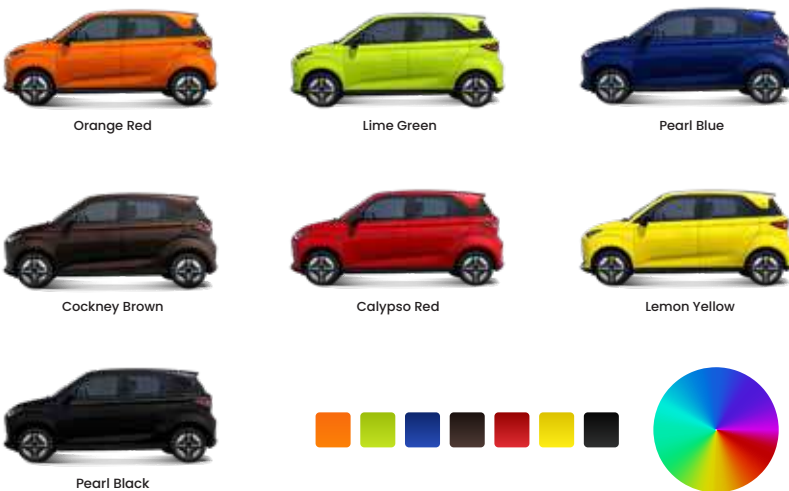

Dimensions

The specific configuration should be subject to the actual vehicles

Standard Colours

Locally Customised Colours

Exterior

Follow Me Home Headlamps	●
Daytime Running Lamps	●
Headlamp Height Adjustment	●